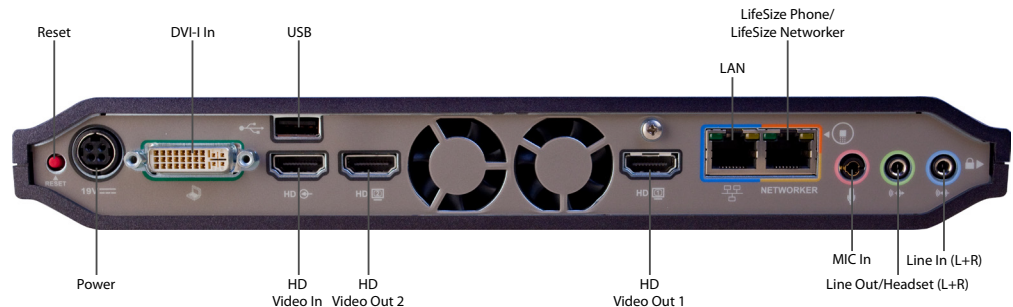

Intelligent Networking Features

Adaptive Motion Control (AMC)
NAT/Firewall Traversal (H.460/SIP)
IPv4 and IPv6 support
Auto bandwidth detection
ISDN support via LifeSize Networker

Directory and Address Book

Up to 1000 local directory entries
Save, Lock, Remove Redial List features
Missed call notification
Auto-Discovery directory lookup (patent pending)
LDAP support / H.350 compliant
Meetings Directory support

System Management

Out of box setup via web interface and management tool
SNMP
Backup and Restore capability
JPEG snapshots through web interface

Power

AC Voltage 100-240V, 50-60 Hz, 2.5A via external power supply

Environmental Data

Operating temperature: 0 C (32 F) to 40 C (104 F)
Operating Humidity: 15% to 85%, non-condensing
Storage temperature: -20 C (-4 F) to 60 C (140 F)
Storage humidity: 10% to 90%, non-condensing

Codec Dimensions

Width: 288mm (11.34")
Depth: 187.5mm (7.38")
Height: 41.3mm (1.63")
Weight: 1.29Kg (2.84 lbs)

Regulatory Model Number

LifeSize Express 220 = LFZ-018

For additional information: www.lifesize.com/support

Information contained in this document is preliminary and subject to change without notice. LifeSize is a registered trademark or trademark of LifeSize Communications in the U.S. and other countries. © Copyright 2009. All rights reserved. October 2009.

Corporate Headquarters:
901 S. Mopac Expressway
Building 3, Suite 300
Austin, Texas 78746 USA

Phone: +1 512 347 9300
Fax: +1 512 347 9301
Email: info@lifesize.com
www.lifesize.com

EMEA:
LifeSize Communications
Toll-Free Europe
008000 999 09 799

APAC:
LifeSize Communications
Hong Kong
Phone: +852 8239 3695