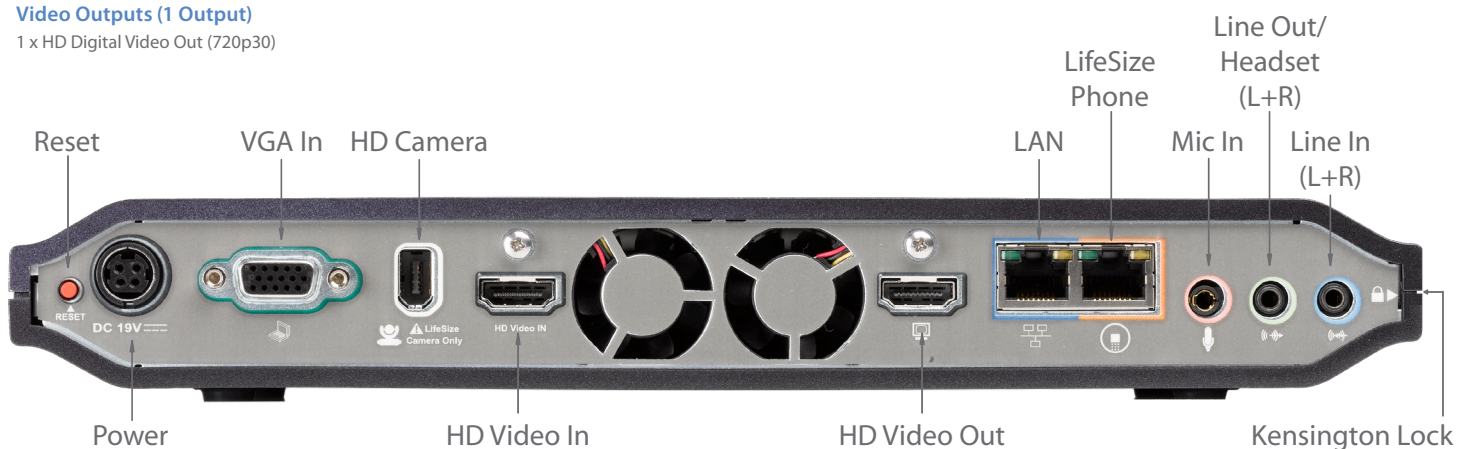

Intelligent Networking Features

IPv4 and IPv6 support
Auto H.323 dialing
When used with LifeSize Networker:
H.320 dialing
Auto SPID detect
Downspeeding

Directory and Address Book

Up to 1000 local directory entries
Save, Lock, Remove Redial List features
Missed call notification
Auto-Discovery directory lookup (patent pending)
LDAP (H.350) support
Meetings Directory support
Hierarchical address book

System Management

Out of box setup via web interface and web management tool
SNMP

Optional

LifeSize Phone for enhanced audio integration
Note: LifeSize Phone and LifeSize MicPod are mutually exclusive
LifeSize Networker for ISDN connectivity

Power

AC Voltage 100-240V, 50-60 Hz, 2.5 A

Environmental Data

Operating temperature:
0°C (32°F) to 40°C (104°F)
Operating humidity:
15% to 85%, non-condensing
Storage temperature:
-20°C (-4°F) to 60°C (140°F)
Storage humidity: 10% to 90% non-condensing

Codec Dimensions

Width: 288mm (11.34")
Depth: 187.5mm (7.38")
Height: 41.3mm (1.63")
Weight: 1.29Kg (2.84 lbs)

Regulatory Model Number
Model: LZF-006

For additional information:
www.lifesize.com/support

Information contained in this document is preliminary and subject to change without notice. LifeSize is a registered trademark or trademark of LifeSize Communications in the U.S. and other countries. Copyright 2007. All rights reserved. October 2007.

Corporate Headquarters:
901 S. Mopac Expressway
Building 3, Suite 300
Austin, Texas 78746 USA

Phone: +1 512 347 9300
Fax: +1 512 347 9301
Email: info@lifesize.com
www.lifesize.com

EMEA:
LifeSize Communications
Toll-Free Europe
008000 999 09 799

APAC:
LifeSize Communications
Hong Kong
Phone: +852 8239 3695