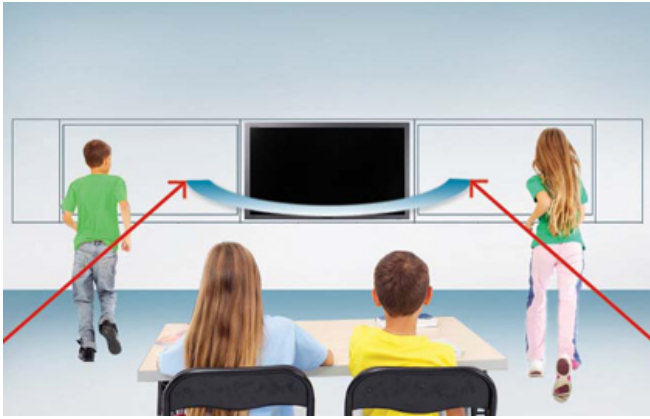

# Say hello to the future in interactive learning

Combining the simplicity of a whiteboard and the power of a computer, the Samsung 650TS eBoard will enhance almost any learning environment. And the results are just as clear: Increased student participation, better visual presentation and more efficient lessons. So create a better learning environment with the 650TS eBoard.

## Interactive Learning

Teachers can share eBoard content with their students, for a more collaborative learning process and a greater control over information. A student's personal computer screen can be monitored and controlled to block unnecessary websites or programs during class. In addition, teachers can conduct a class test or exam and on completion they can import from each student, back onto the eBoard.

### Clear legibility for every student

Designed with a high resolution LCD screen with wide viewing angles, the 650TS will allow every student to see what's being taught and their learning experience.

### Easy access with an expanded black edge

The screen has been expanded so that every corner is never out of touch. Now it's easy to access the Windows icons in every corner and easy to see every note made on the screen for greater visibility.